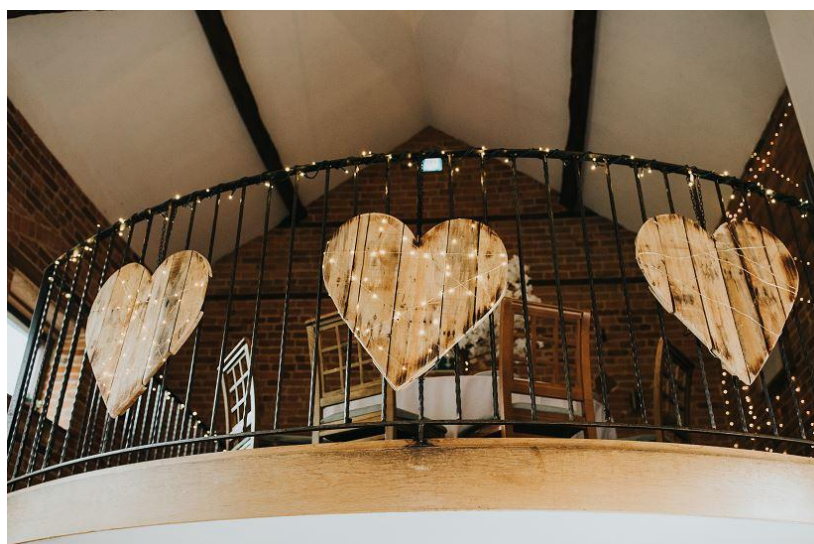

Dodmoor wooden Range

Wooden welcome sign

This can be displayed at the entrance ready for guests to arrive

(Kindly note that these items are available for hire and aren't designed to be taken home)

This will be **£60** to hire

Hanging hearts

Add some extra sparkle to your day with our hanging hearts which come with fairy lights. These can hang in various places across the venue such as the mezzanine or pallet wall.

We have 3 available to hire which are **£26** each